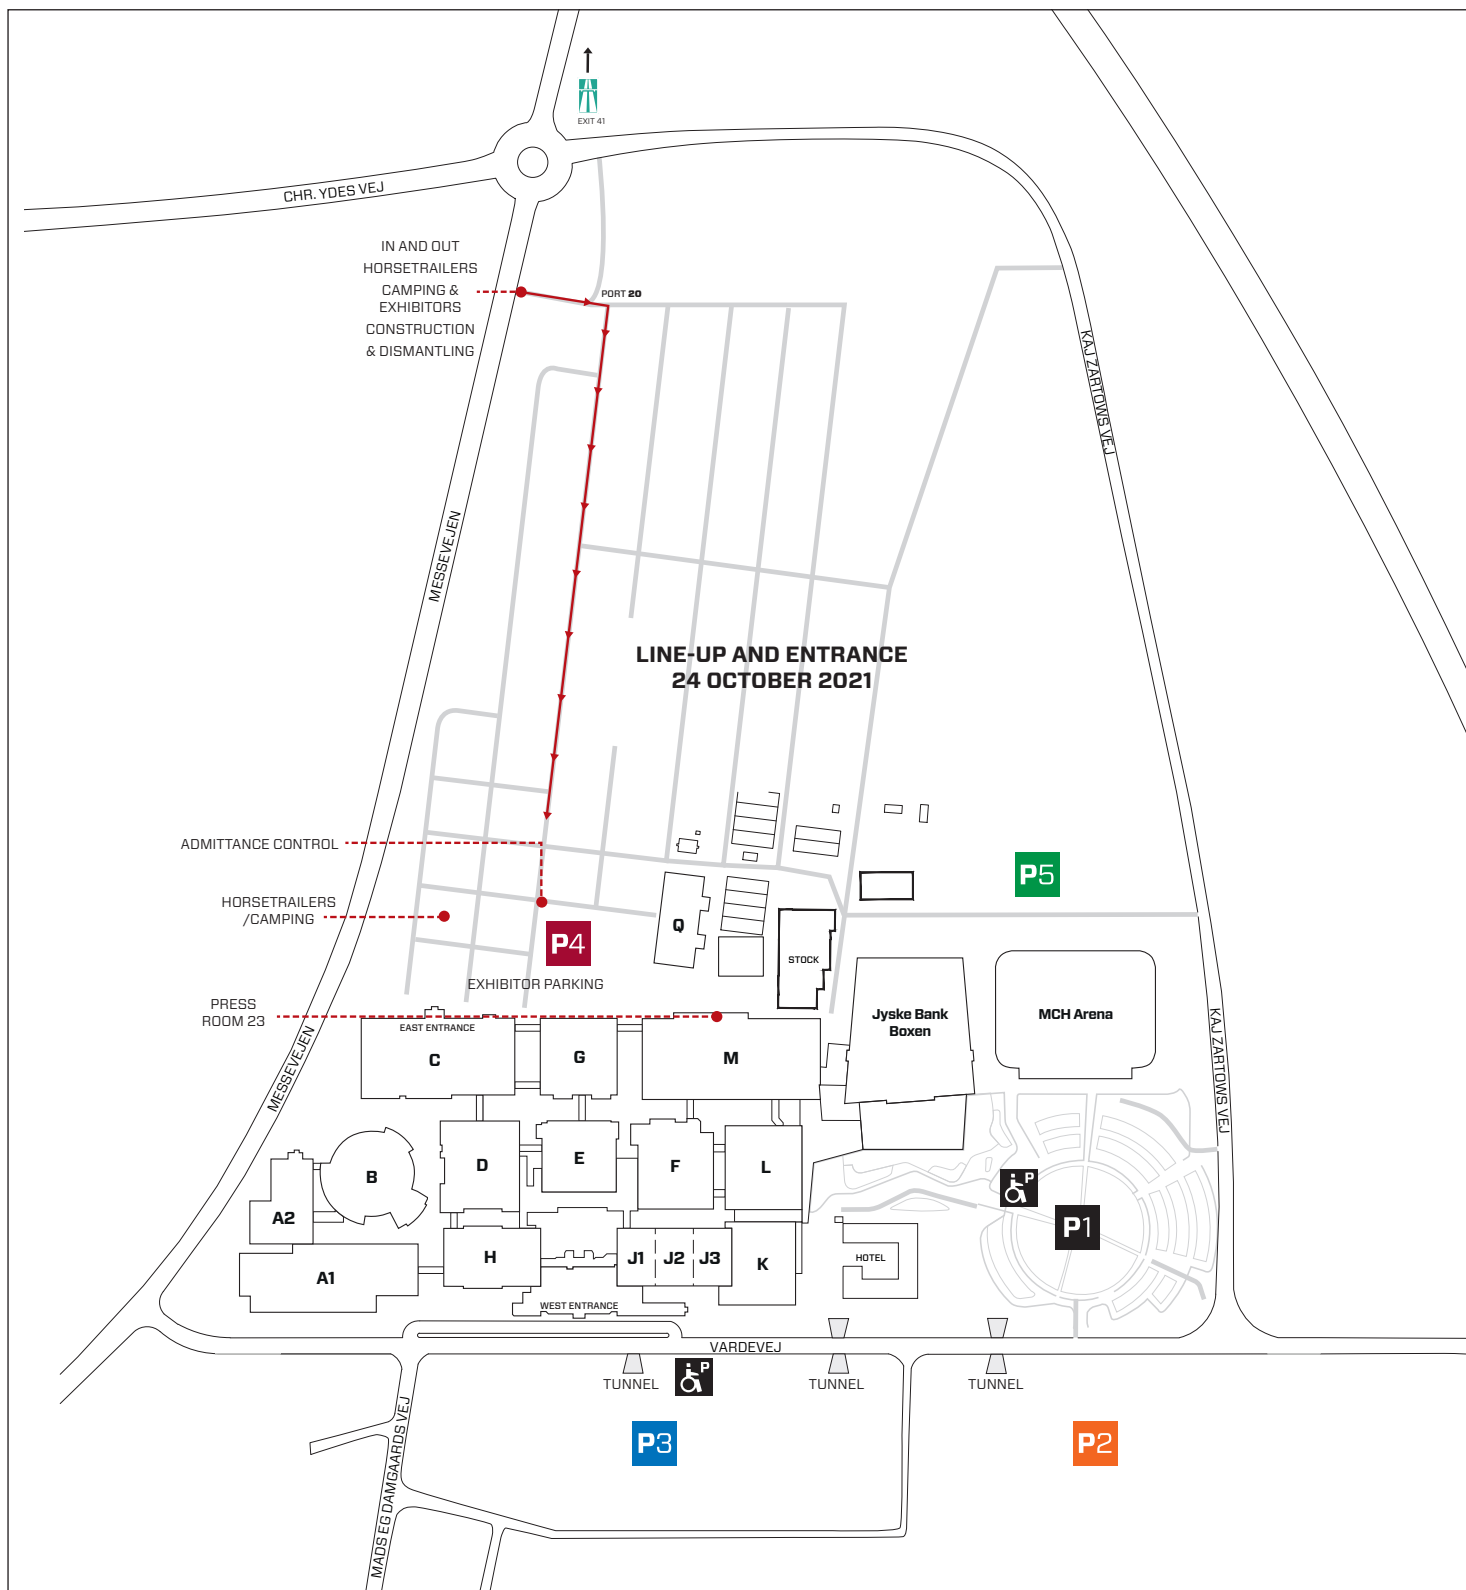

# CONSTRUCTION & DISMANTLING FEI WORLD CUP FAIR 2021

Entrance to the exhibition area from approx **4:15 pm** Sunday 24 October.